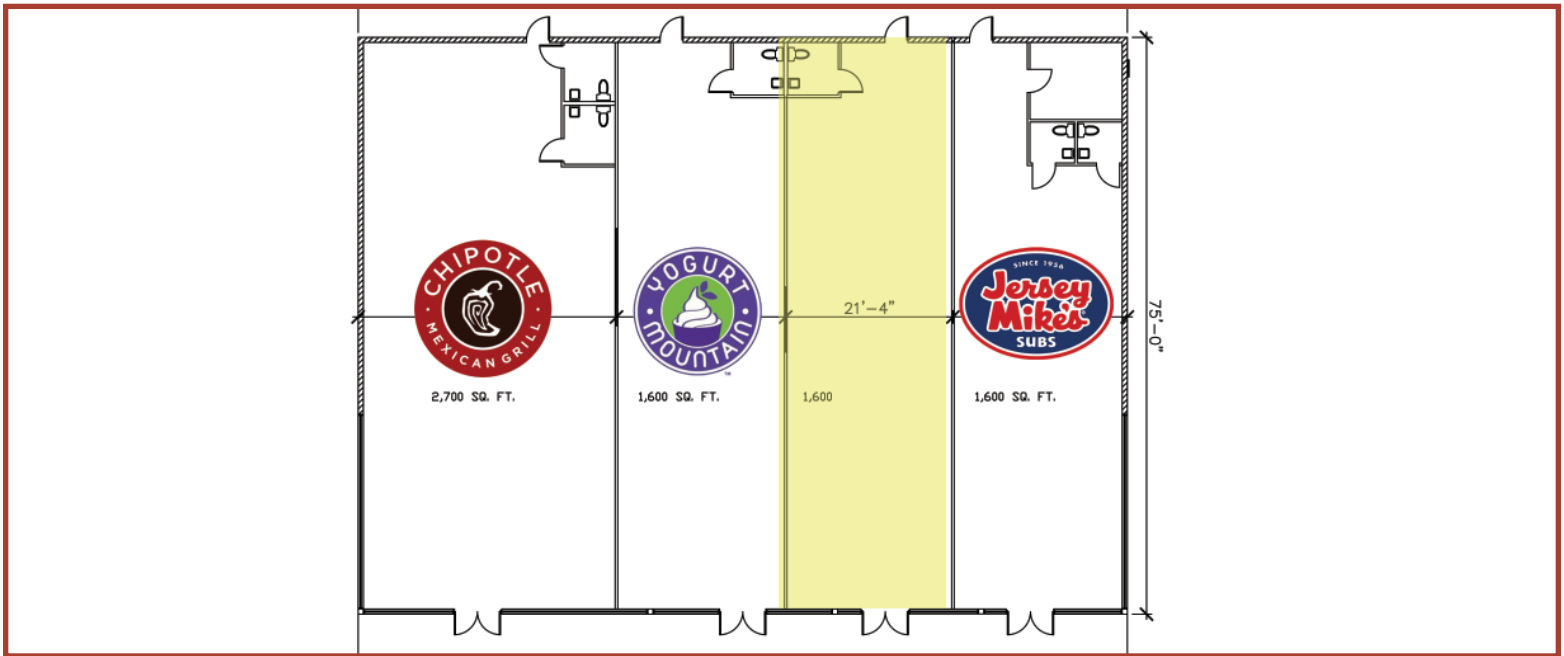

DEMOGRAPHICS	1 Mile	3 Miles	5 Miles
Population	22,190	59,165	92,022
Avg HH Income	$25,341	$33,997	$40,708
Daytime Population	4,483	35,075	71,119