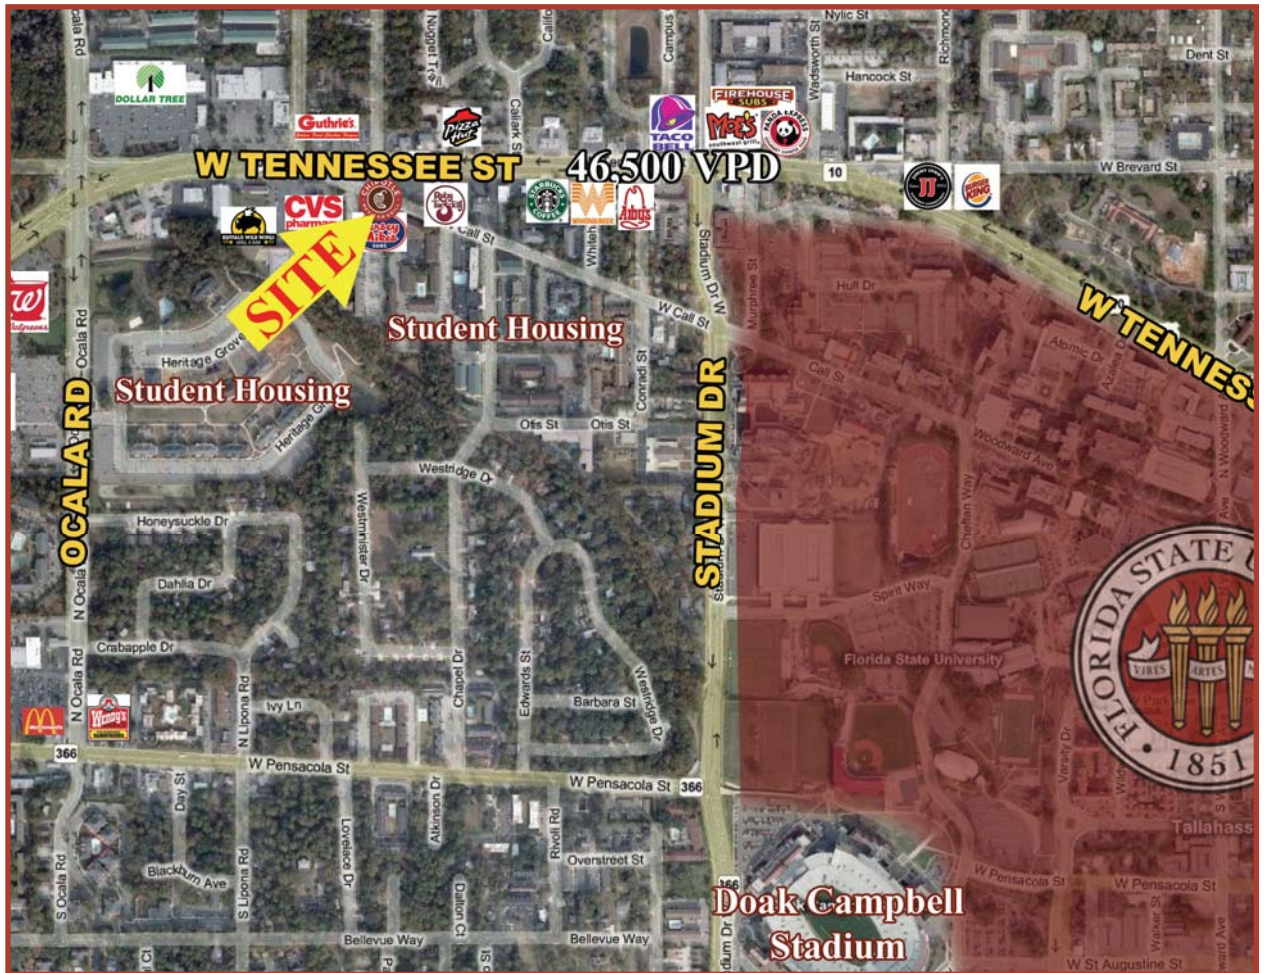

Retail Space AVAILABLE

Varsity Place

1801 W Tennessee St, Tallahassee, FL 32304

ONE 1,680 sf Bay Available

MURPHY

Land & Retail Services, Inc.

Commercial Real Estate

PROPERTY HIGHLIGHTS

- Join national tenants Chipotle, Jersey Mike's, & Yogurt Mountain
- Located within walking distance of Florida State University
- 40,000+ students at FSU
- Night business strong until 2AM
- Over 46,500+ VPD on W Tennessee

For More Information Call:

Clint Murphy | 904.742.2180 | cmurphy@murphylandretail.com

DEMOGRAPHICS	1 Mile	3 Miles	5 Miles
Population	22,190	59,165	92,022
Avg HH Income	\$25,341	\$33,997	\$40,708
Daytime Population	4,483	35,075	71,119